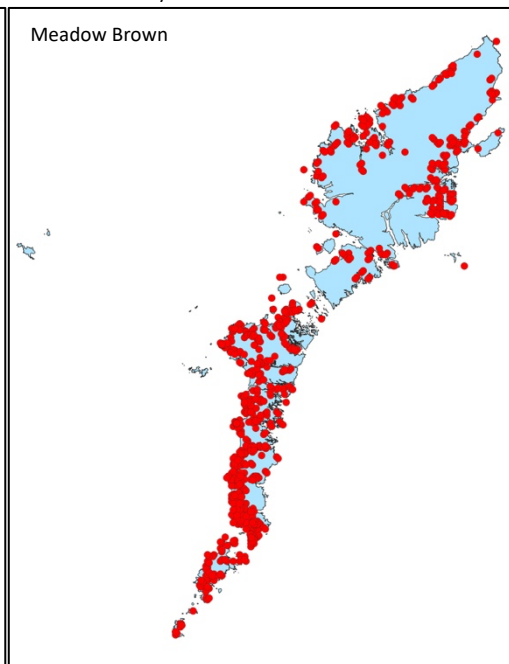

The numbers are records for each species for the period 2000-2023 sorted by the week number for the date of the original sighting. The depth of the red shading indicates the abundance of the species by week and provides an indication of when you are most likely to see the species.

Common Blue (Robin Sutton)

Orange Tip (courtesy of Chris Johnson)

Large Heath (courtesy of Chris Johnson)

Large White (Robin Sutton)

Meadow Brown (Robin Sutton)

Dark Green Fritillary (Robin Sutton)

Grayling (courtesy of Chris Johnson)

Ringlet (Robin Sutton)

Maps show distribution of records from 1<sup>st</sup> January 2000 onwards

Maps show distribution of records from 1<sup>st</sup> January 2000 onwards