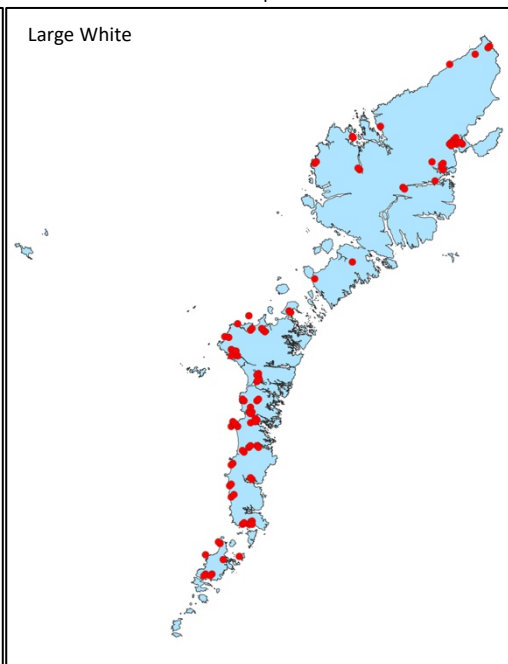

The numbers are records for each species for the period 2000-2023 sorted by the week number for the date of the original sighting. The depth of the red shading indicates the abundance of the species by week and provides an indication of when you are most likely to see the species.

Common Blue (Robin Sutton)

Orange Tip (courtesy of Chris Johnson)

Large Heath (courtesy of Chris Johnson)

Large White (Robin Sutton)

Meadow Brown (Robin Sutton)

Dark Green Fritillary (Robin Sutton)

Grayling (courtesy of Chris Johnson)

Ringlet (Robin Sutton)

Maps show distribution of records from 1<sup>st</sup> January 2000 onwards

Maps show distribution of records from 1<sup>st</sup> January 2000 onwards