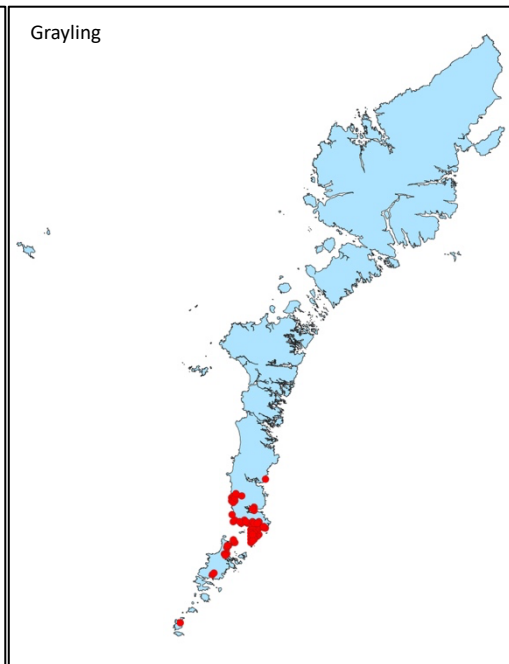

Common Blue (Robin Sutton)

Orange Tip (courtesy of Chris Johnson)

Large Heath (courtesy of Chris Johnson)

Large White (Robin Sutton)

Meadow Brown (Robin Sutton)

Dark Green Fritillary (Robin Sutton)

Grayling (courtesy of Chris Johnson)

Ringlet (Robin Sutton)

Maps show distribution of records from 1<sup>st</sup> January 2000 onwards

Maps show distribution of records from 1<sup>st</sup> January 2000 onwards