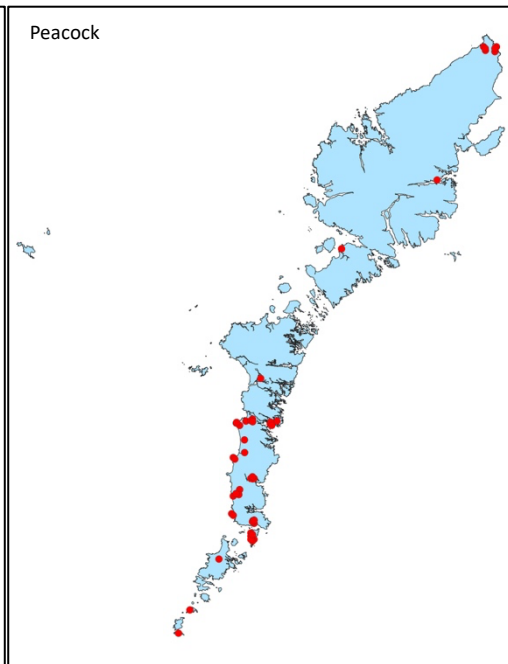

Common Blue (Robin Sutton)

Orange Tip (courtesy of Chris Johnson)

Large Heath (courtesy of Chris Johnson)

Large White (Robin Sutton)

Meadow Brown (Robin Sutton)

Dark Green Fritillary (Robin Sutton)

Grayling (courtesy of Chris Johnson)

Ringlet (Robin Sutton)

Maps show distribution of records from 1<sup>st</sup> January 2000 onwards

Maps show distribution of records from 1<sup>st</sup> January 2000 onwards