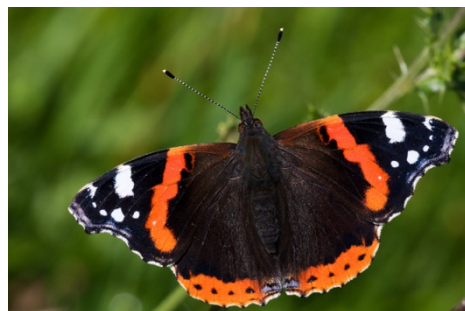

The numbers are records for each species for the period 2000-2023 sorted by the week number for the date of the original sighting. The depth of the red shading indicates the abundance of the species by week and provides an indication of when you are most likely to see the species.

Small Tortoiseshell (Robin Sutton)

Painted Lady (Robin Sutton)

Small White (Robin Sutton)

Green-veined White (Robin Sutton)

Peacock (Robin Sutton)

Red Admiral (Robin Sutton)

Speckled Wood (Robin Sutton)

Small Heath (Robin Sutton)