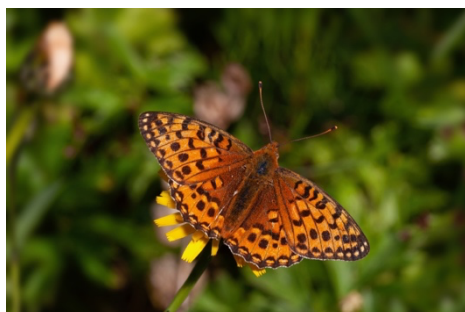

Common Blue (Robin Sutton)

Orange Tip (courtesy of Chris Johnson)

Large Heath (courtesy of Chris Johnson)

Large White (Robin Sutton)

Meadow Brown (Robin Sutton)

Dark Green Fritillary (Robin Sutton)

Grayling (courtesy of Chris Johnson)