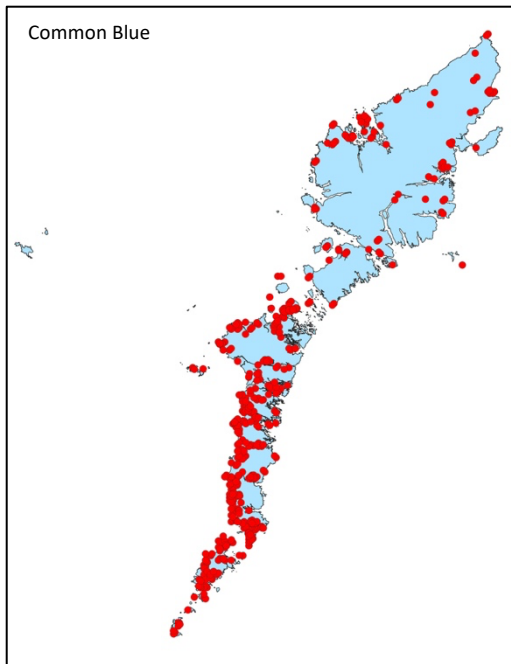

The numbers are records for each species for the period 2000-2023 sorted by the week number for the date of the original sighting. The depth of the red shading indicates the abundance of the species by week and provides an indication of when you are most likely to see the species.

Common Blue (Robin Sutton)

Orange Tip (courtesy of Chris Johnson)

Large Heath (courtesy of Chris Johnson)

Large White (Robin Sutton)

Meadow Brown (Robin Sutton)

Dark Green Fritillary (Robin Sutton)

Grayling (courtesy of Chris Johnson)

Ringlet (Robin Sutton)

Maps show distribution of records from 1<sup>st</sup> January 2000 onwards

Maps show distribution of records from 1<sup>st</sup> January 2000 onwards