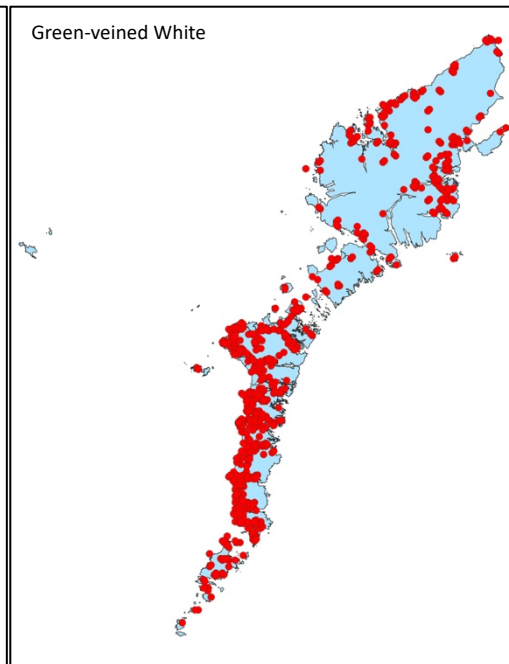

The numbers are records for each species for the period 2000-2023 sorted by the week number for the date of the original sighting. The depth of the red shading indicates the abundance of the species by week and provides an indication of when you are most likely to see the species.

Common Blue (Robin Sutton)

Orange Tip (courtesy of Chris Johnson)

Large Heath (courtesy of Chris Johnson)

Large White (Robin Sutton)

Meadow Brown (Robin Sutton)

Dark Green Fritillary (Robin Sutton)

Grayling (courtesy of Chris Johnson)

Ringlet (Robin Sutton)

Maps show distribution of records from 1<sup>st</sup> January 2000 onwards

Maps show distribution of records from 1<sup>st</sup> January 2000 onwards