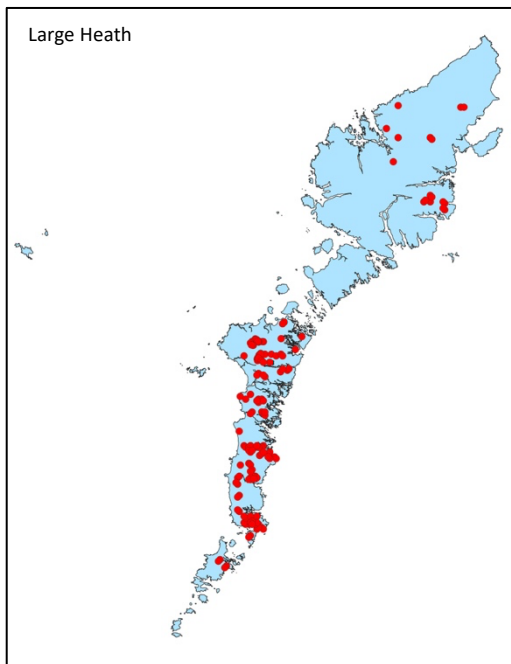

The numbers are records for each species for the period 2000-2023 sorted by the week number for the date of the original sighting. The depth of the red shading indicates the abundance of the species by week and provides an indication of when you are most likely to see the species.

Common Blue (Robin Sutton)

Orange Tip (courtesy of Chris Johnson)

Large Heath (courtesy of Chris Johnson)

Large White (Robin Sutton)

Meadow Brown (Robin Sutton)

Dark Green Fritillary (Robin Sutton)

Grayling (courtesy of Chris Johnson)

Ringlet (Robin Sutton)

Maps show distribution of records from 1<sup>st</sup> January 2000 onwards

Maps show distribution of records from 1<sup>st</sup> January 2000 onwards