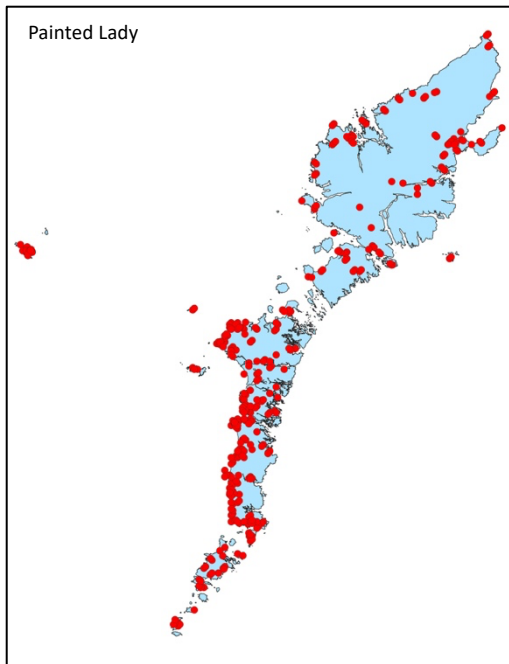

The numbers are records for each species for the period 2000-2023 sorted by the week number for the date of the original sighting. The depth of the red shading indicates the abundance of the species by week and provides an indication of when you are most likely to see the species.

Common Blue (Robin Sutton)

Orange Tip (courtesy of Chris Johnson)

Large Heath (courtesy of Chris Johnson)

Large White (Robin Sutton)

Meadow Brown (Robin Sutton)

Dark Green Fritillary (Robin Sutton)

Grayling (courtesy of Chris Johnson)

Ringlet (Robin Sutton)

Maps show distribution of records from 1<sup>st</sup> January 2000 onwards

Maps show distribution of records from 1<sup>st</sup> January 2000 onwards