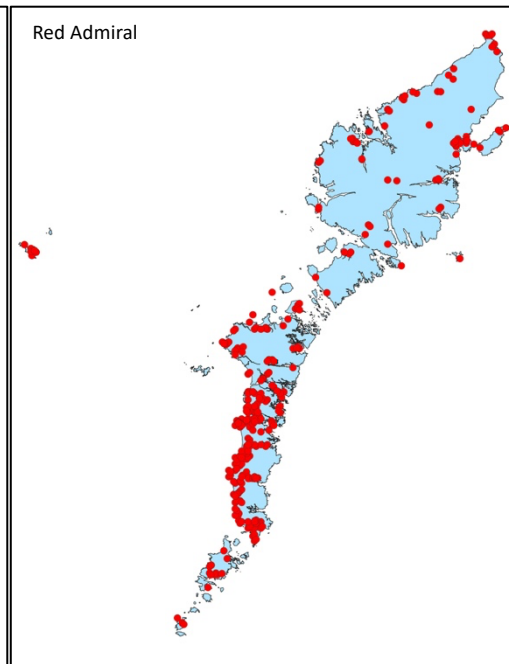

The numbers are records for each species for the period 2000-2023 sorted by the week number for the date of the original sighting. The depth of the red shading indicates the abundance of the species by week and provides an indication of when you are most likely to see the species.

Common Blue (Robin Sutton)

Orange Tip (courtesy of Chris Johnson)

Large Heath (courtesy of Chris Johnson)

Large White (Robin Sutton)

Meadow Brown (Robin Sutton)

Dark Green Fritillary (Robin Sutton)

Grayling (courtesy of Chris Johnson)

Ringlet (Robin Sutton)

Maps show distribution of records from 1<sup>st</sup> January 2000 onwards

Maps show distribution of records from 1<sup>st</sup> January 2000 onwards