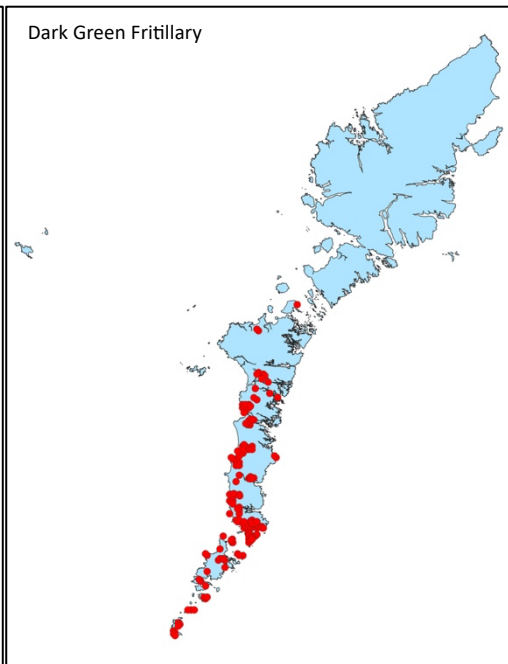

The numbers are records for each species for the period 2000-2023 sorted by the week number for the date of the original sighting. The depth of the red shading indicates the abundance of the species by week and provides an indication of when you are most likely to see the species.

Common Blue (Robin Sutton)

Orange Tip (courtesy of Chris Johnson)

Large Heath (courtesy of Chris Johnson)

Large White (Robin Sutton)

Meadow Brown (Robin Sutton)

Dark Green Fritillary (Robin Sutton)

Grayling (courtesy of Chris Johnson)

Ringlet (Robin Sutton)

Maps show distribution of records from 1<sup>st</sup> January 2000 onwards

Maps show distribution of records from 1<sup>st</sup> January 2000 onwards